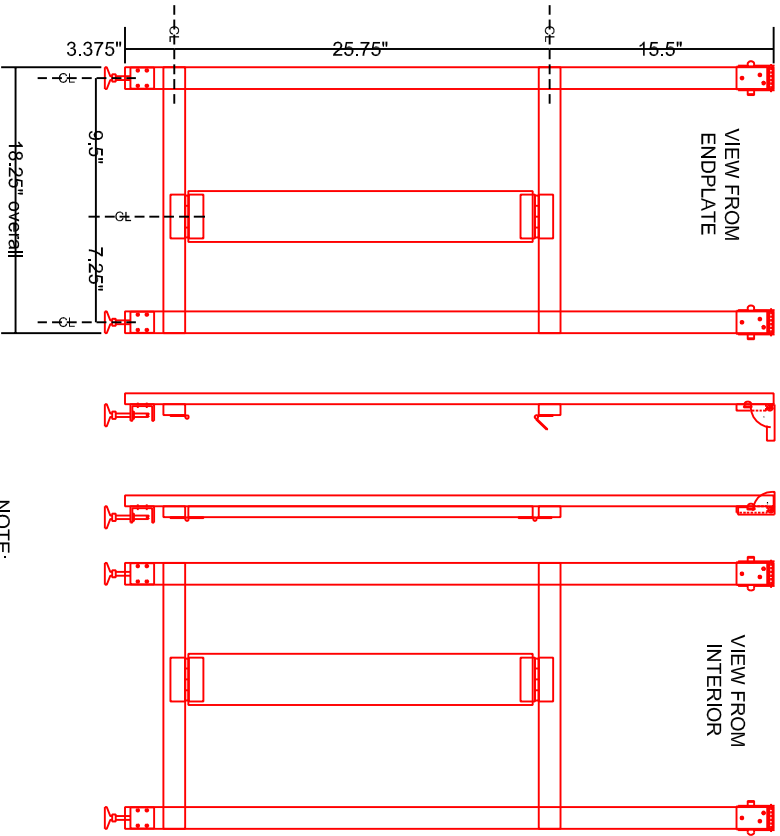

RED LEG ASSEMBLY

NOTE:
EXACT HINGE PLACEMENTS MUST BE DETERMINED AT TIME OF CONSTRUCTION. DO NOT RELY ON THIS DRAWING FOR PRECISE HINGE LOCATIONS

BLUE LEG ASSEMBLY

NOTE:
THE TWO LEG ASSEMBLIES, RED VERSUS BLUE, ARE NOT EXACTLY THE SAME. THE CROSS BRACE AND ANGLE BRACE MOUNTINGS ARE DIFFERENT.