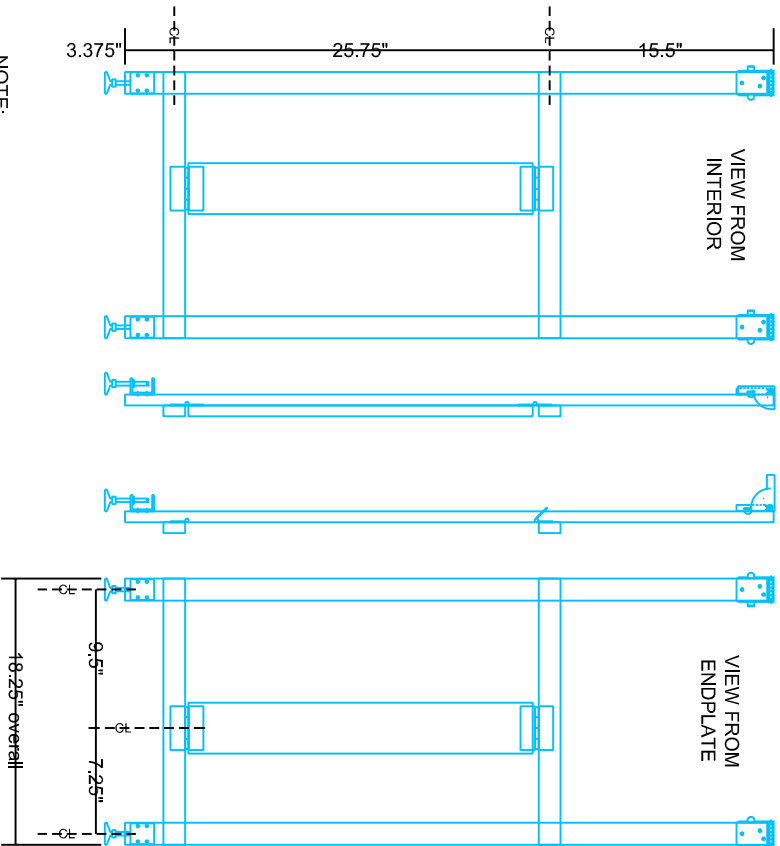

RED LEG ASSEMBLY

NOTE:
EXACT HINGE PLACEMENTS MUST BE DETERMINED AT TIME OF CONSTRUCTION. DO NOT RELY ON THIS DRAWING FOR PRECISE HINGE LOCATIONS

BLUE LEG ASSEMBLY

NOTE:
THE TWO LEG ASSEMBLIES, RED VERSUS BLUE, ARE NOT EXACTLY THE SAME. THE CROSS BRACE AND ANGLE BRACE MOUNTINGS ARE DIFFERENT.