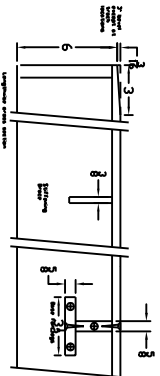

All side frame recesses are 5/16" wide (1/2 of width of 5/8" side rails)

3/4" plywood