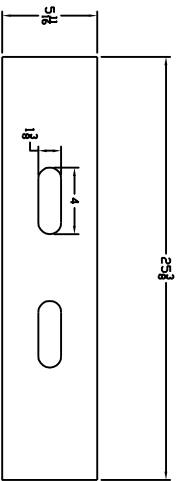

All side frame recesses are 5/16" wide (1/2 of width of 5/8" side rails)

3/4" plywood