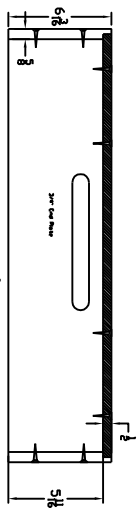

All side frame recesses are 5/16" wide (1/2 of width of 5/8" side rails)

3/4" plywood